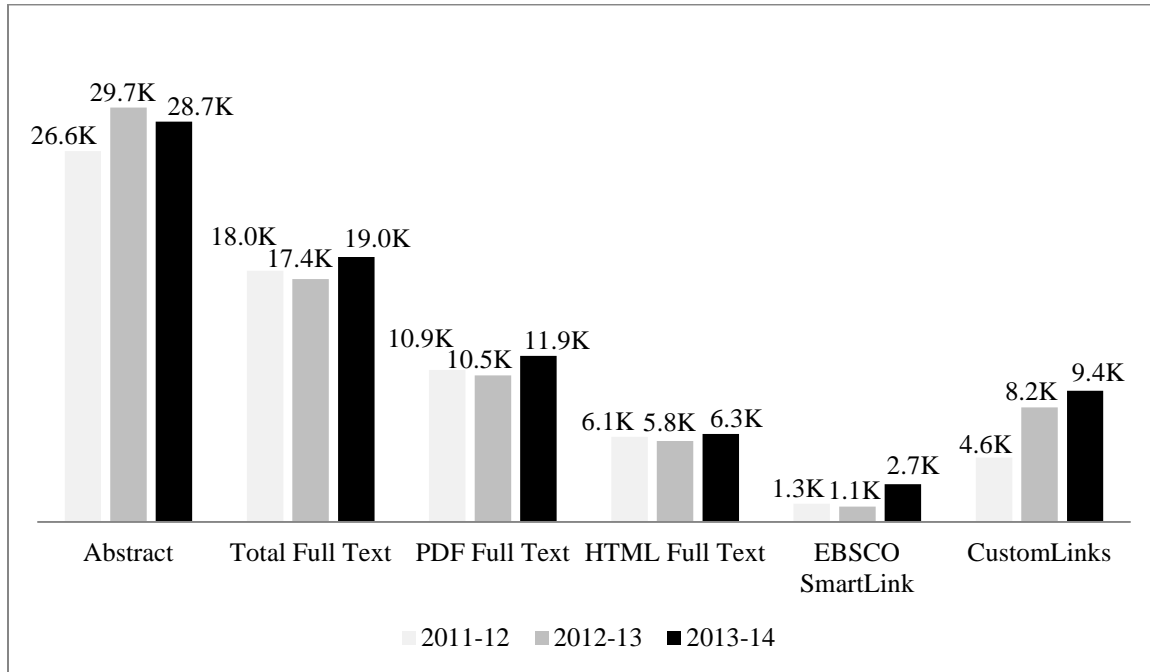

Table 1: IUB Vendor-provided Statistics

Table 2: IUK Vendor-provided Statistics

Table 3: Audience Report: New vs. Returning Users

Table 4: Audience Report: Devices

Table 5: Audience Report: Browsers

*Other browsers include Opera, Camino, Mozilla Compatible Agent, Mozilla, Android Browser, and Maxthon