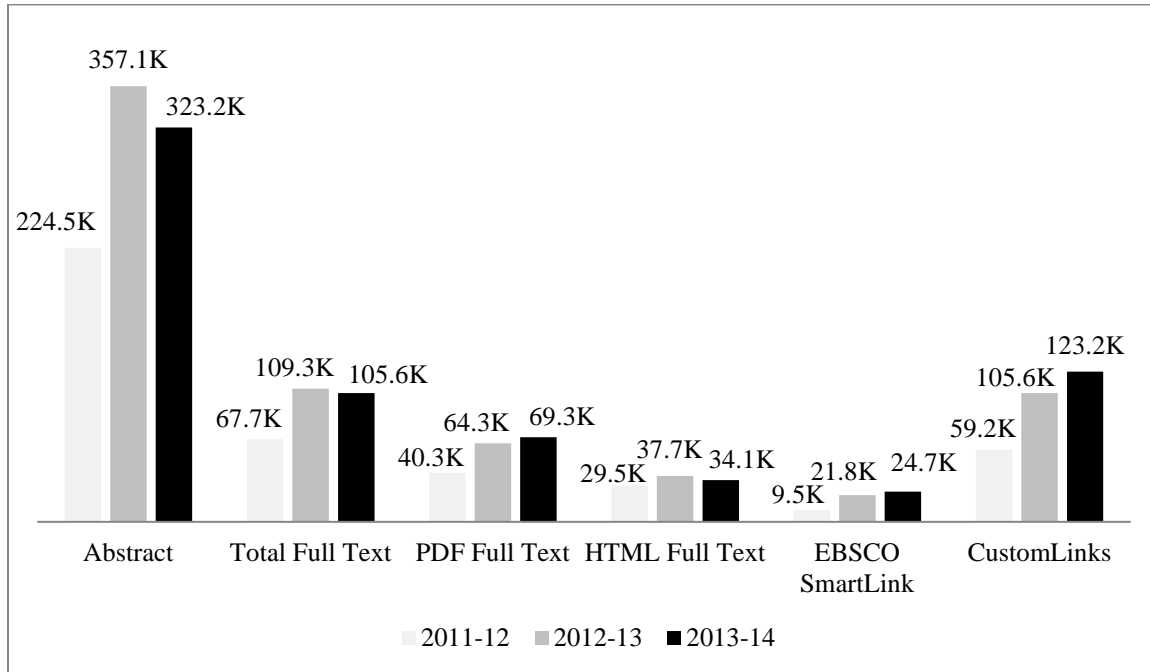

Table 1: IUB Vendor-provided Statistics

Table 2: IUK Vendor-provided Statistics

Table 3: Audience Report: New vs. Returning Users

Table 4: Audience Report: Devices

Table 5: Audience Report: Browsers

*Other browsers include Opera, Camino, Mozilla Compatible Agent, Mozilla, Android Browser, and Maxthon