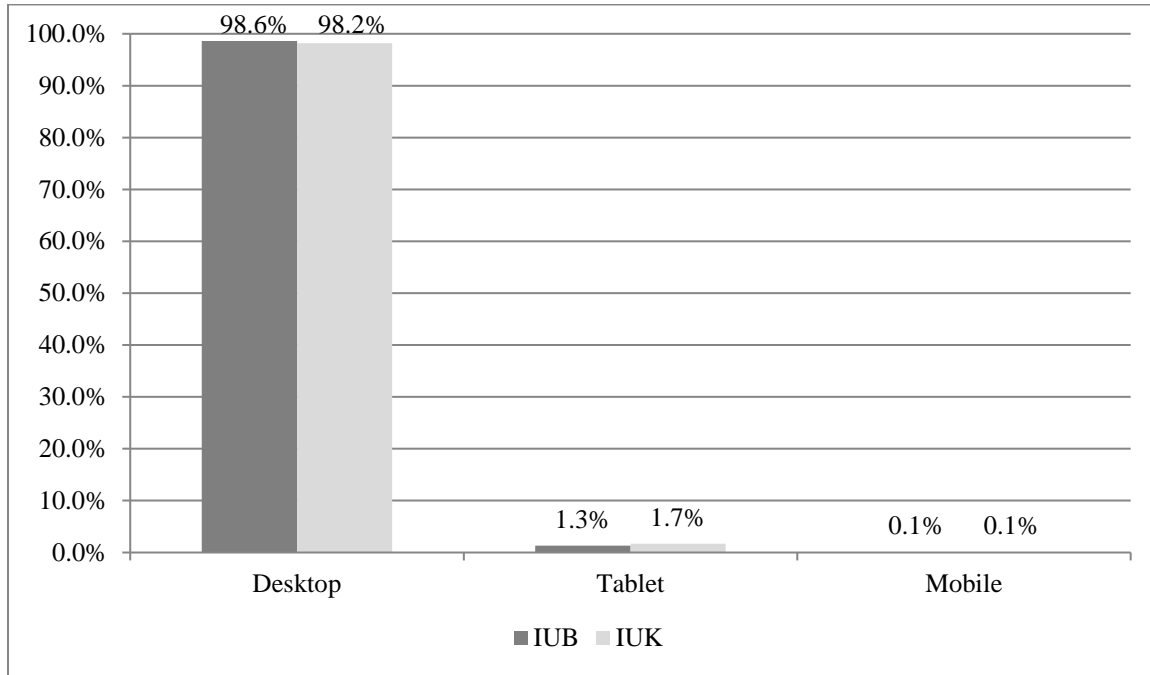

Table 1: IUB Vendor-provided Statistics

Table 2: IUK Vendor-provided Statistics

Table 3: Audience Report: New vs. Returning Users

Table 4: Audience Report: Devices

Table 5: Audience Report: Browsers

*Other browsers include Opera, Camino, Mozilla Compatible Agent, Mozilla, Android Browser, and Maxthon