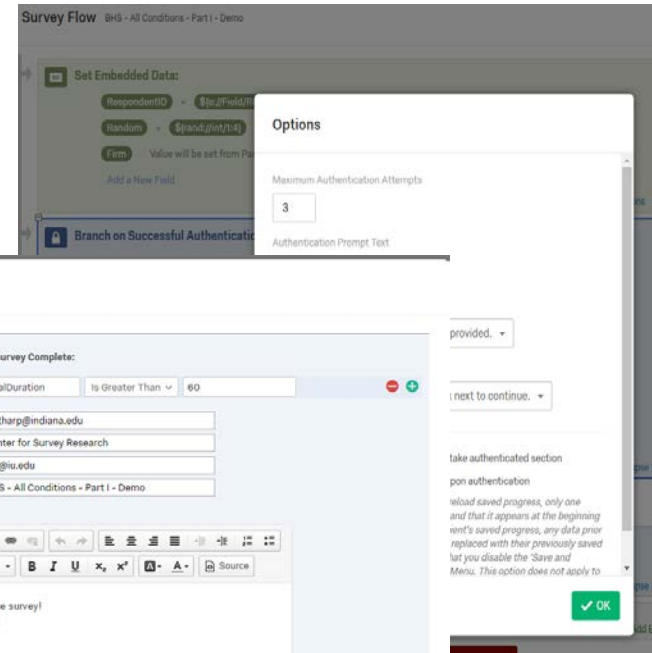

The Architect

Agenda

1. Intro & prep
2. Features
3. Q&A
4. Summit Highlights

Features

- J:
 - Survey invite email - distribution
 - Embedded data from contact list
 - Trigger for unsatisfactory response
 - Blocks - branching
 - Display logic & skip logic/screener
 - In-page popup
 - Randomization
 - Customized “Submit” button
 - Query string (bringing ID field over)
- K:
 - Exporting custom links
 - Inserting GIFs
 - Authenticating “anonymous” surveys
 - Timers and speeders
 - Triggered emails & incentives