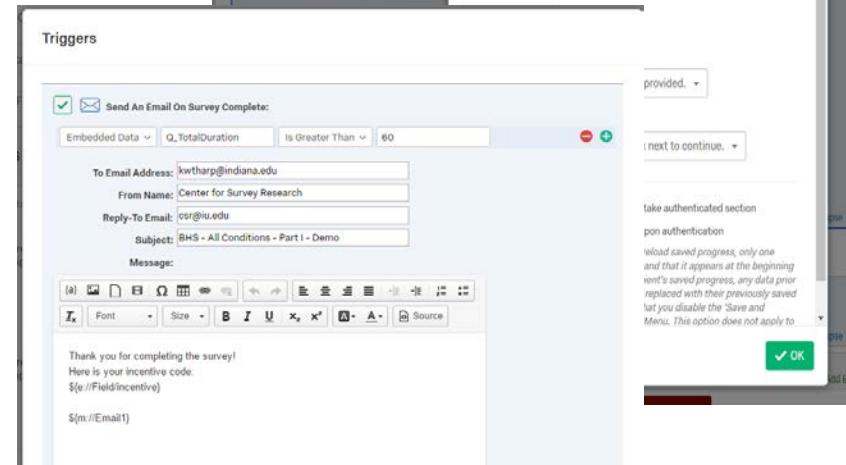

The Architect

Agenda

1. Intro & prep
2. Features
3. Q&A
4. Summit Highlights

Features

- J:
 - Survey invite email - distribution
 - Embedded data from contact list
 - Trigger for unsatisfactory response
 - Blocks - branching
 - Display logic & skip logic/screener
 - In-page popup
 - Randomization
 - Customized “Submit” button
 - Query string (bringing ID field over)
- K:
 - Exporting custom links
 - Inserting GIFs
 - Authenticating “anonymous” surveys
 - Timers and speeders
 - Triggered emails & incentives